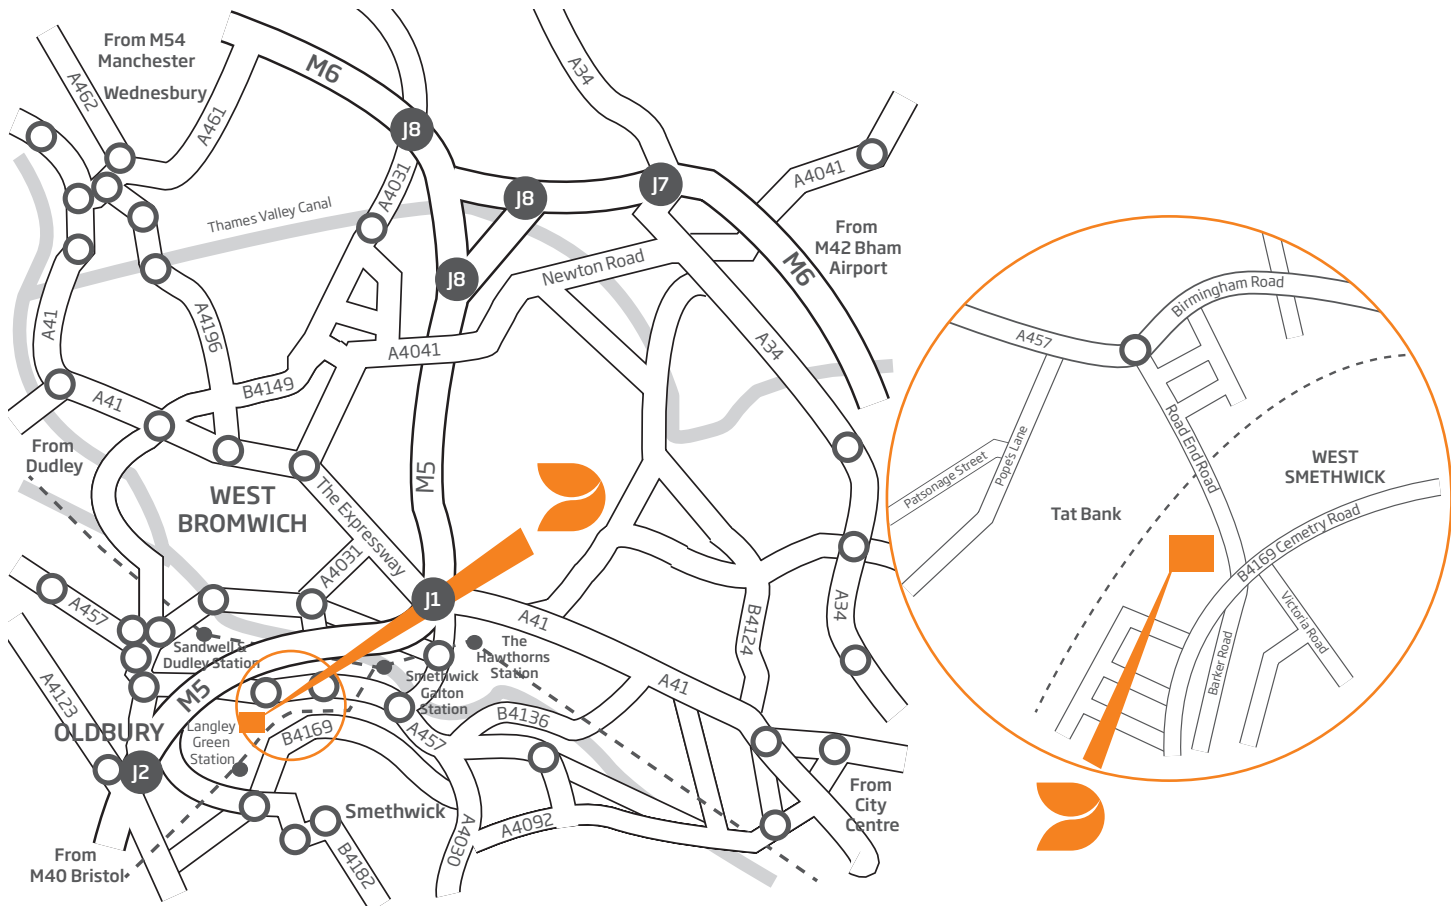

Packaging Division

Rood End Road
Oldbury
West Midlands
B69 4HT
UK

+44 (0) 1215 520696^T

+44 (0) 1215 520623^F

www.dsmithindustrial.co.uk

Directions

By Car from M5 J1 Southbound

- Leave the M5 at junction 1 and take the second exit at the roundabout onto the A4252, Kenrick Way.
- Continue ahead at the next roundabout, and take the third exit at the next roundabout onto the A457, Oldbury Road.
- Continue ahead at the next roundabout, and take the first exit at the next roundabout onto Rood End Road.
- We are situated on the right hand side (near the end of the road).

M5 J2 Northbound

- Leave the M5 at junction 2 (signposted Birmingham (W), Dudley & A4123).
- Turn left at the roundabout at the end of the slip road, and at the large roundabout take the fourth exit onto the A4034 (Churchbridge).

- At the next roundabout turn right onto the A457 (Oldbury Ringway) and pass under the M5.
- At the next roundabout turn right onto Rood End Road.
- We are situated on the right hand side (near the end of the road).

M6

- Leave the M6 at junction 8 (signposted The South West, Birmingham (W&S), West Bromwich & M5).
- Join the M5 Southbound.
- Follow directions "By Car from M5 J1 Southbound".

By Rail

- Sandwell & Dudley is the nearest railway station.
- We are a short taxi ride from the station.
- For further information about train times and fares, please telephone National Rail Enquiries Line on 08457 48 49 50.